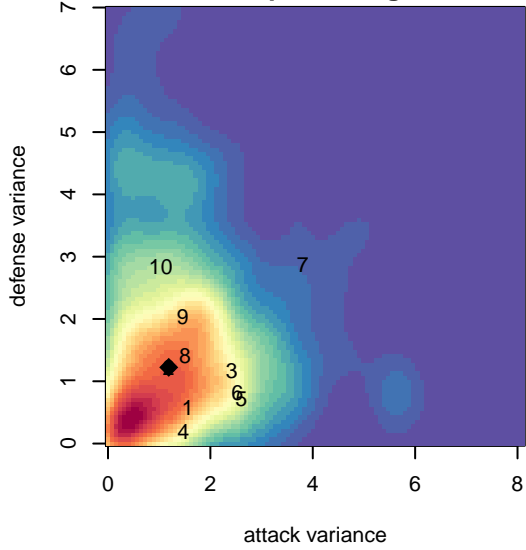

Idaho Rush Premier G02

Idaho Rush SC
 Boise, ID
 G02 total strength=1722
 attack=22.16 defense=26.88
 fall league = Idaho D3 Div 1 U15
 spr league = Spr Idaho D3 U15/16 Div 1

alt names used:
 IDAHO RUSH PREMIER (2002)
 IDAHO RUSH IDAHO RUSH PREMIER (2002)
 IDAHO RUSH PREMIER (2002) (ID)

Venues played:
 2016 NWCL 02
 2016 Idaho D3 Division 1 U15
 2016 Carlsbad Nov Nights College Showcase E
 2016 Spr Idaho D3 U15/16 Division 1

Idaho Rush Premier G02
 Dots are actual minus expected GF (blue circles) and GA (red triangles).
 Blue line is smoothed change in attack strength. Red is smoothed change in defense strength.

**attack and defense variance (black dot)
relative to other teams
and top 10 in region**

**attack and defense rating
relative to others at age
and all opponents in last 13 months**

Performance relative to 13 month average