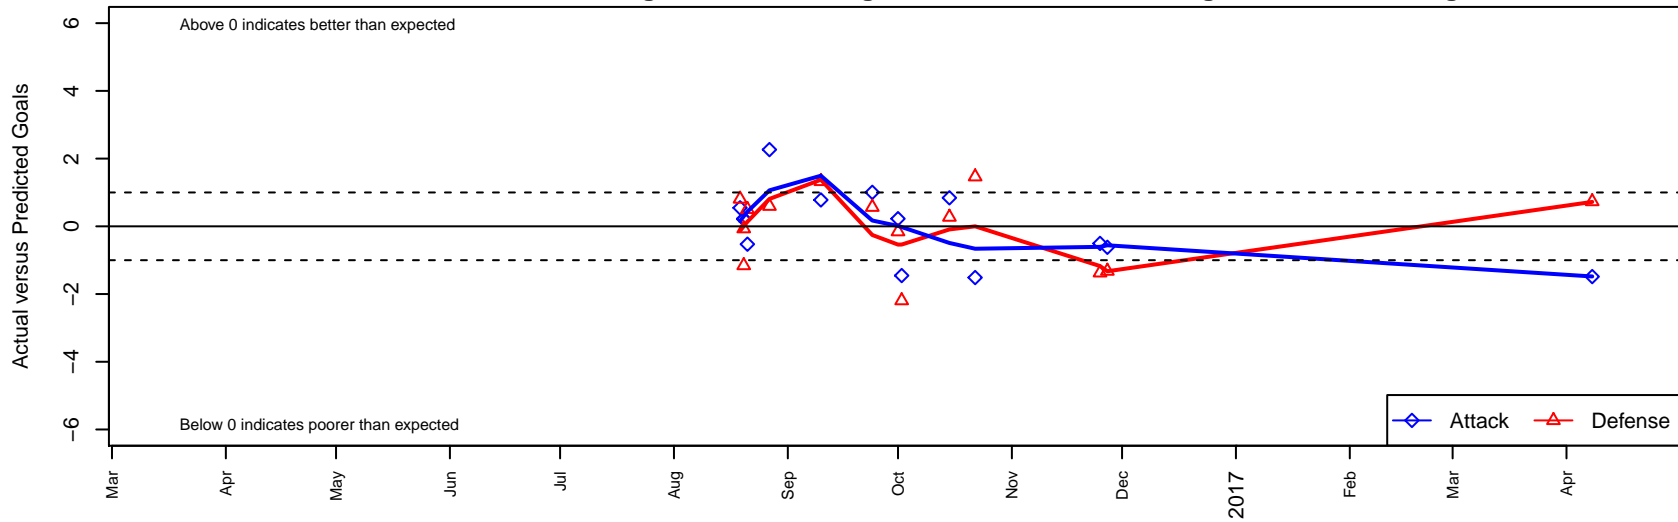

Idaho Rush Premier G02

Idaho Rush SC
 Boise, ID
 G02 total strength=1722
 attack=22.16 defense=26.88
 fall league = Idaho D3 Div 1 U15
 spr league = Spr Idaho D3 U15/16 Div 1

alt names used:
 IDAHO RUSH PREMIER (2002)
 IDAHO RUSH IDAHO RUSH PREMIER (2002)
 IDAHO RUSH PREMIER (2002) (ID)

Venues played:
 2016 NWCL 02
 2016 Idaho D3 Division 1 U15
 2016 Carlsbad Nov Nights College Showcase E
 2016 Spr Idaho D3 U15/16 Division 1

Idaho Rush Premier G02
 Dots are actual minus expected GF (blue circles) and GA (red triangles).
 Blue line is smoothed change in attack strength. Red is smoothed change in defense strength.

**attack and defense variance (black dot)
relative to other teams
and top 10 in region**

**attack and defense rating
relative to others at age
and all opponents in last 13 months**

Performance relative to 13 month average