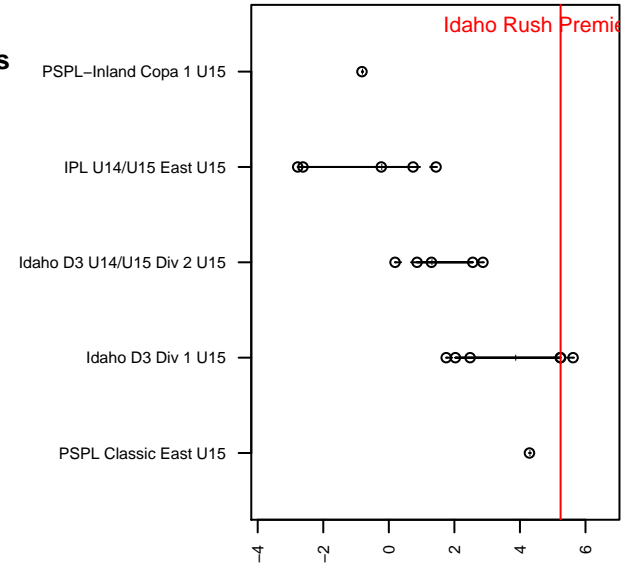

Idaho Rush Premier G02

Idaho Rush SC
 Boise, ID
 G02 total strength=1722
 attack=22.16 defense=26.88
 fall league = Idaho D3 Div 1 U15
 spr league = Spr Idaho D3 U15/16 Div 1

alt names used:
 IDAHO RUSH PREMIER (2002)
 IDAHO RUSH IDAHO RUSH PREMIER (2002)
 IDAHO RUSH PREMIER (2002) (ID)

Venues played:
 2016 NWCL 02
 2016 Idaho D3 Division 1 U15
 2016 Carlsbad Nov Nights College Showcase E
 2016 Spr Idaho D3 U15/16 Division 1

Idaho Rush Premier G02
 Dots are actual minus expected GF (blue circles) and GA (red triangles).
 Blue line is smoothed change in attack strength. Red is smoothed change in defense strength.

**attack and defense variance (black dot)
relative to other teams
and top 10 in region**

**attack and defense rating
relative to others at age
and all opponents in last 13 months**

Performance relative to 13 month average