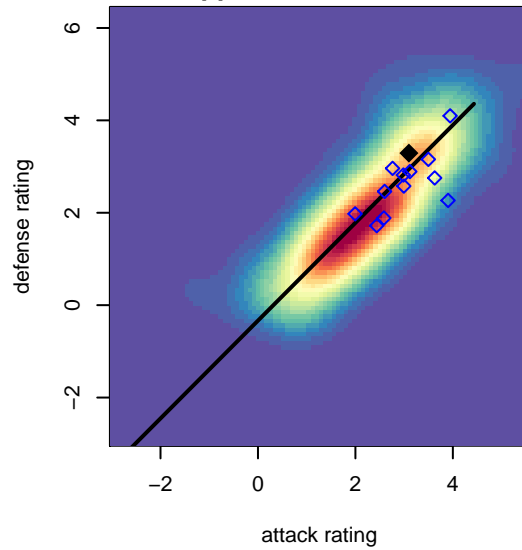

Idaho Rush Premier G02

Idaho Rush SC
 Boise, ID
 G02 total strength=1722
 attack=22.16 defense=26.88
 fall league = Idaho D3 Div 1 U15
 spr league = Spr Idaho D3 U15/16 Div 1

alt names used:
 IDAHO RUSH PREMIER (2002)
 IDAHO RUSH IDAHO RUSH PREMIER (2002)
 IDAHO RUSH PREMIER (2002) (ID)

Venues played:
 2016 NWCL 02
 2016 Idaho D3 Division 1 U15
 2016 Carlsbad Nov Nights College Showcase E
 2016 Spr Idaho D3 U15/16 Division 1

Idaho Rush Premier G02
 Dots are actual minus expected GF (blue circles) and GA (red triangles).
 Blue line is smoothed change in attack strength. Red is smoothed change in defense strength.

**attack and defense variance (black dot)
relative to other teams
and top 10 in region**

**attack and defense rating
relative to others at age
and all opponents in last 13 months**

Performance relative to 13 month average